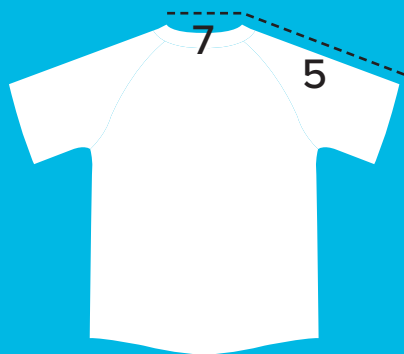

b

Mens Sizing (cm)		XS	S	M	L	XL	XXL
1	Chest	48	50	52	54	56	58
2	Front Length	69	71	73	75	77	79
3	Collar Width	7.5	7.5	7.5	7.5	7.5	7.5
4	Sleeve Width	44	45	46	47	48	49
5	Sleeve Length	29.5	31	32.5	34	35.5	37
6	Sleeve Cuff - Flat	35.5	36.5	37.5	38.5	39.5	40.5
7	Collar Length	16	16	16	16.5	16.5	16.5

Ladies Sizing (cm)		XS	S	M	L	XL	XXL
1	Chest	44	46	48	50	52	54
2	Front Length	66	68	70	72	74	76
3	Collar Width	7.5	7.5	7.5	7.5	7.5	7.5
4	Sleeve Width	42	43	44	45.5	46.5	47.5
5	Sleeve Length	27	28.5	30	31.5	33	34.5
6	Sleeve Cuff - Flat	34	35	36	37.5	38.5	39.5
7	Collar Length	16	16	16	16.5	16.5	16.5