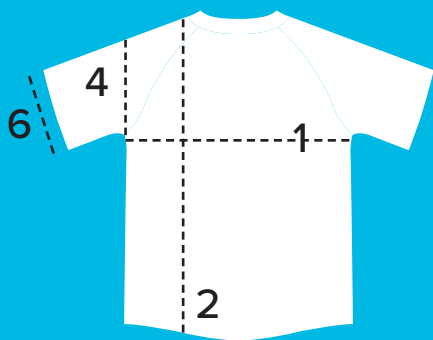

b

Mens Sizing (cm)		XS	S	M	L	XL	XXL
1	Chest	48	50	52	54	56	58
2	Front Length	69	71	73	75	77	79
3	Collar Width	7.5	7.5	7.5	7.5	7.5	7.5
4	Sleeve Width	44	45	46	47	48	49
5	Sleeve Length	29.5	31	32.5	34	35.5	37
6	Sleeve Cuff - Flat	35.5	36.5	37.5	38.5	39.5	40.5
7	Collar Length	16	16	16	16.5	16.5	16.5

Ladies Sizing (cm)		XS	S	M	L	XL	XXL
1	Chest	44	46	48	50	52	54
2	Front Length	66	68	70	72	74	76
3	Collar Width	7.5	7.5	7.5	7.5	7.5	7.5
4	Sleeve Width	42	43	44	45.5	46.5	47.5
5	Sleeve Length	27	28.5	30	31.5	33	34.5
6	Sleeve Cuff - Flat	34	35	36	37.5	38.5	39.5
7	Collar Length	16	16	16	16.5	16.5	16.5